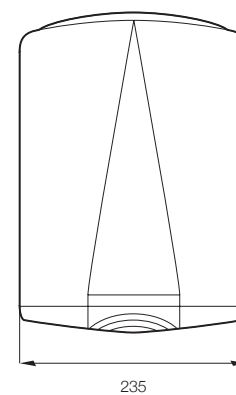

STAINLESS STEEL
A APP02/SSS &
A APP02/PSS