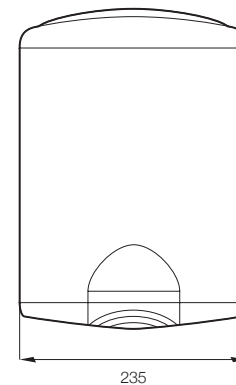

CLASSIC WHITE MODELS
A APP02

STAINLESS STEEL
A APP02/SSS &
A APP02/PSS