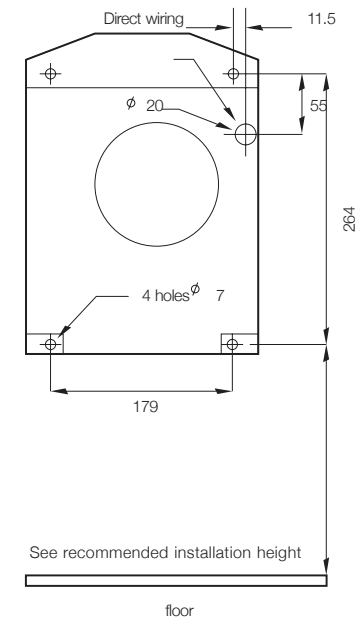

all you need is a little imagination

APPLAUSE

Features of Applause:

- Designed for quiet operation • Tamperproof & safe intake opening • Easy installation
- Electrical connection by cord & plug or direct wiring. Applause dryer can be installed with cord & plug over power point (GPO) to create impression of direct wiring
- Made in Australia

Specification of Applause:

- Electrical 230/240V • Supply 50Hz AC 10 AMP
- Motor 65Watt 2500 RPM • Element 1.6KW protected by thermal cut-out • Air velocity 16.2m/s
- Noise level 69dB (A) • Certificate of Suitability no. CS/761/Q • Electrical Safety Requirement AS 3304-1995

CLASSIC WHITE

- Applause Automatic: A APP02

Features:

- Automatic operation • Durable aluminum casing

Specification:

- Gross 3.9kg • Shipping 4.5kg

Options:

- Designer colours for quantity purchases

Finish:

- White powdercoated finish • Charcoal trim

STAINLESS STEEL

Applause Satin Stainless Steel: A APP02/SSS

Applause Polished Stainless Steel: A APP02/PSS

Features:

- Automatic operation • Durable stainless steel finish

Specification:

- Gross 5.3kg • Shipping 5.9kg

Finish - A APP02/SSS:

- Satin stainless steel 304, 16 gauge s/steel with no.4 brushed finish • Charcoal trim

Finish - A APP02/PSS:

- Stainless steel 304, 16 gauge s/steel with mirror finish • Charcoal trim

Recommended installation height:

- Men's washrooms 1200mm
- Women's washrooms 1150mm
- Children's washrooms ages 11-15 1110mm
- Disabled Person's washrooms 1000mm
- Children's Washrooms ages 5-10 850mm

Warranty: